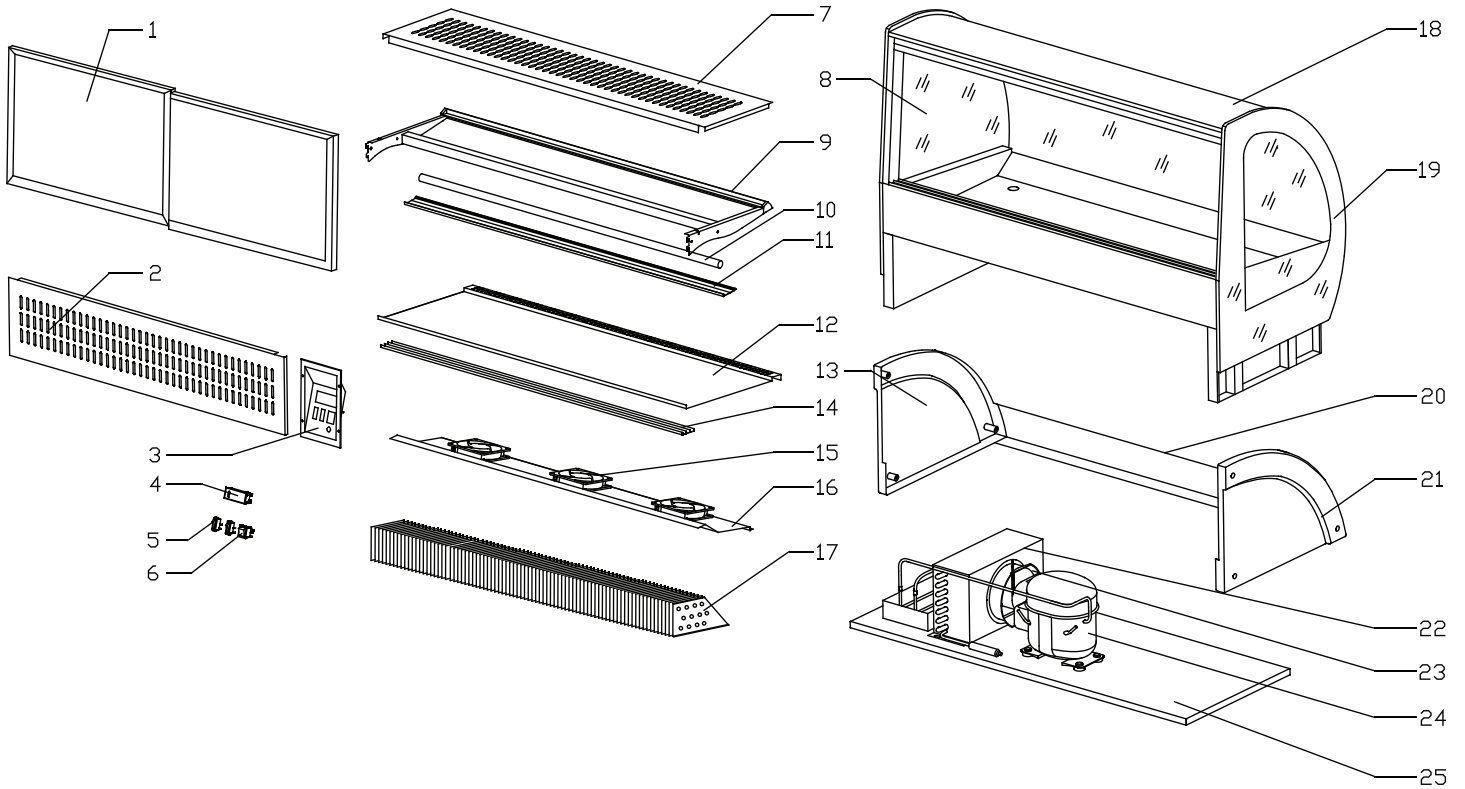

Parts Breakdown

Model RS-CN-0155-R 31815

Parts Breakdown

Model RS-CN-0155-R 31815

Item No.	Description	Position	Item No.	Description	Position	Item No.	Description	Position
73977	Sliding Door for 31815	1	28409	Light for 31815	10	74716	Left Glass for 31815	19
73978	Back Panel for 31815	2	73982	Light Cover for 31815	11	73988	Decoration Front Panel for 31815	20
74709	Controller Board for 31815	3	73983	Bottom Shelf Board for 31815	12	74717	Decoration Left Panel for 31815	21
74710	Digital Thermostat (PHEZSOP100) for 31815	4	74714	Decoration Right Panel for 31815	13	74718	Condenser for 31815	22
74711	Switch (SC791) for 31815	5	73984	Rear Stainless Steel Air Grill for 31815	14	74719	Condenser Fan Motor for 31815	23
74712	Switch SC767 for 31815	6	74715	Evaporator Fan Motor for 31815	15	73961	Compressor for 31815	24
73979	Top Shelf for 31815	7	73985	Evaporator Cover for 31815	16	73990	Bottom Panel for 31815	25
74713	Right Side Glass for 31815	8	73986	Evaporator for 31815	17			
73980	Top Shelf Bracket for 31815	9	73987	Curved Glass for 31815	18			